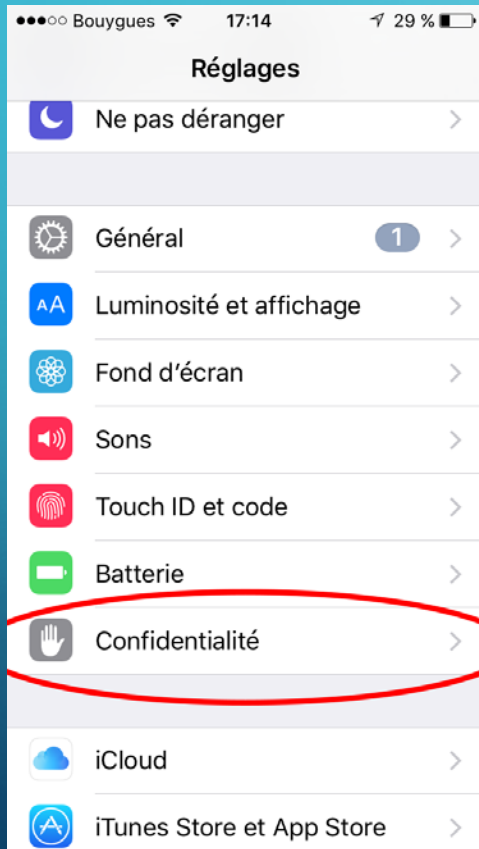

3

1

Instagram

2

3

Twitter

The screenshot shows the Twitter mobile app interface. At the top, there are navigation icons for 'Accueil', 'Notifications', and 'Messages', along with a search bar and a 'Tweeter' button. The main content area features a tweet from Google (@google) mentioning a user and providing a link. The right sidebar shows a menu with options like 'Listes', 'Moments', 'Aide', 'Raccourcis clavier', 'Publicités Twitter', and 'Statistiques'. The 'Paramètres' option is circled in red. Other redaction boxes cover the left sidebar, the top right corner, and the bottom of the main content area.

Twitter

1

2

3

4

Activer / désactiver la géolocalisation sur iPhone / iOS

Activer / désactiver la géolocalisation sur Samsung – Android

The screenshot shows the 'Localisation' (Location) settings page in an Android phone. The 'Localisation' menu item in the left sidebar is circled in red. The main content area shows the 'Localisation' toggle switch is turned on, labeled 'Activé', and this section is also circled in red. Below this, there are sections for 'Mode' (Haute précision), 'Demandes localisation récentes' (Appeler, Appli Google, Contacts, LocationServices, McDo France), and 'Cet appareil' (A0001, ASUS_Z00AD, LG-H955). The 'Historique des positions' header is visible at the top right.