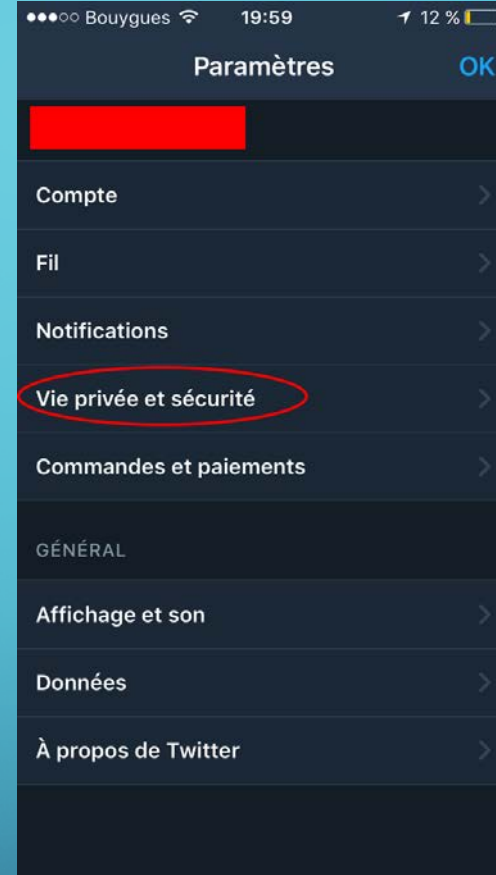

3

1

Instagram

2

3

Twitter

The screenshot shows the Twitter mobile app interface. At the top, there are navigation icons for 'Accueil', 'Notifications', and 'Messages', along with a search bar and a 'Tweeter' button. The main content area features a tweet from Google (@google) mentioning a user and providing a link. The right sidebar shows a menu with options like 'Listes', 'Moments', 'Aide', 'Raccourcis clavier', 'Publicités Twitter', and 'Statistiques'. The 'Paramètres' option is circled in red. Other redaction boxes cover the left sidebar, the top right corner, and the bottom of the main content area.

Twitter

1

2

3

4

Activer / désactiver la géolocalisation sur iPhone / iOS

Activer / désactiver la géolocalisation sur Samsung – Android

The screenshot shows the 'Localisation' (Location) settings page in an Android phone. The 'Localisation' menu item in the left sidebar is circled in red. The main content area shows the 'Localisation' toggle switch is turned on, labeled 'Activé', and this section is also circled in red. Below this, there are sections for 'Mode' (Haute précision), 'Demandes localisation récentes' (Appeler, Appli Google, Contacts, LocationServices, McDo France), and 'Cet appareil' (A0001, ASUS_Z00AD, LG-H955). The 'Historique des positions' header is visible at the top right.