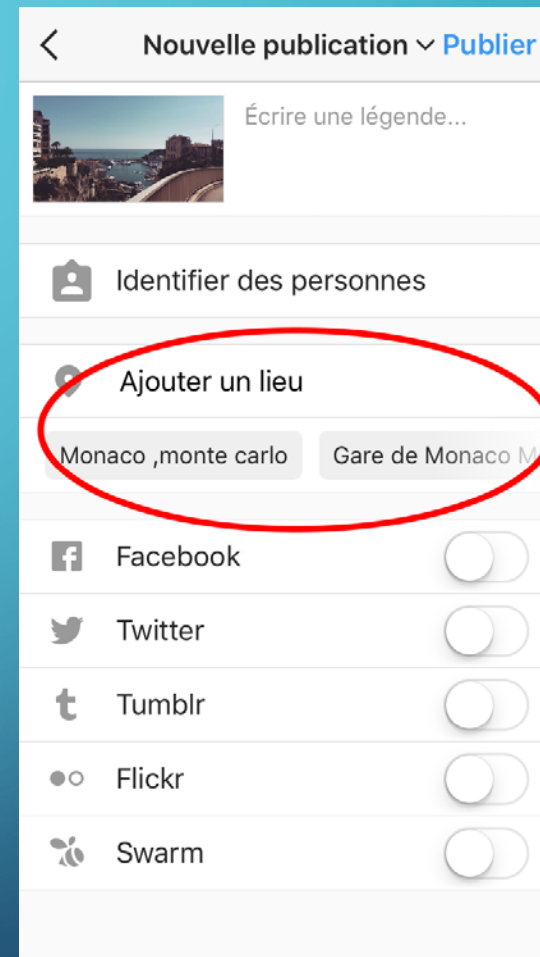

3

1

Instagram

2

3

Twitter

The screenshot shows the Twitter mobile app interface. At the top, there are navigation icons for 'Accueil', 'Notifications', and 'Messages', along with a search bar and a 'Tweeter' button. The main content area features a tweet from Google (@google) mentioning a user and providing a link. The right sidebar shows a menu with options like 'Listes', 'Moments', 'Aide', 'Raccourcis clavier', 'Publicités Twitter', and 'Statistiques'. The 'Paramètres' option is circled in red. Other redaction boxes cover the left sidebar, the top right corner, and the bottom of the main content area.