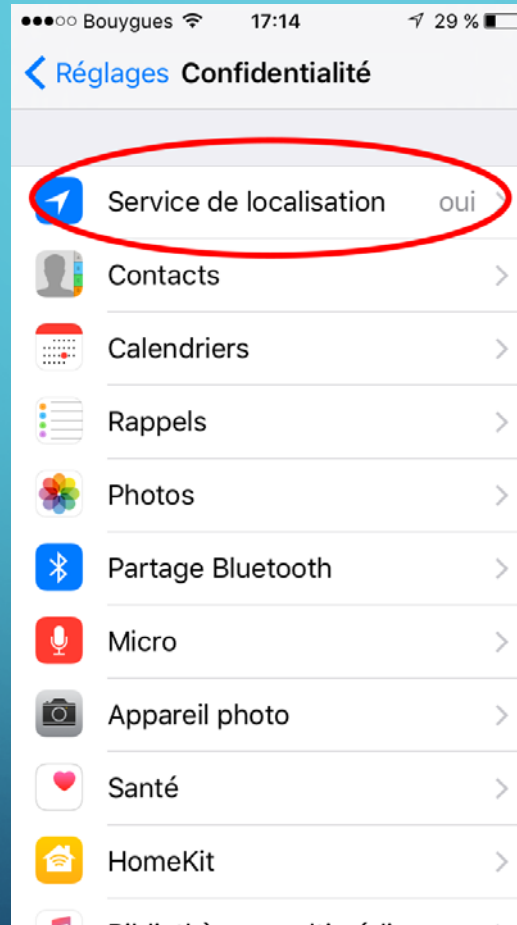

3

1

Instagram

2

3

Twitter

The screenshot shows the Twitter mobile app interface. At the top, there are navigation icons for 'Accueil', 'Notifications', and 'Messages', along with a search bar and a 'Tweeter' button. The main content area features a tweet from Google (@google) mentioning a user and providing a link. The right sidebar shows a menu with options like 'Listes', 'Moments', 'Aide', 'Raccourcis clavier', 'Publicités Twitter', and 'Statistiques'. The 'Paramètres' option is circled in red. Other redaction boxes cover the left sidebar, the top right corner, and the bottom of the main content area.

Twitter

1

2

3

4

Activer / désactiver la géolocalisation sur iPhone / iOS

Activer / désactiver la géolocalisation sur Samsung – Android

The screenshot shows the 'Localisation' (Location) settings page in an Android phone. The 'Localisation' menu item in the left sidebar is circled in red. The main content area shows the 'Localisation' toggle switch is turned on, labeled 'Activé', and this section is also circled in red. Below this, there are sections for 'Mode' (Haute précision), 'Demandes localisation récentes' (Appeler, Appli Google, Contacts, LocationServices, McDo France), and 'Cet appareil' (A0001, ASUS_Z00AD, LG-H955). The 'Historique des positions' header is visible at the top right.